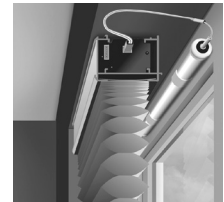

Inside Mount