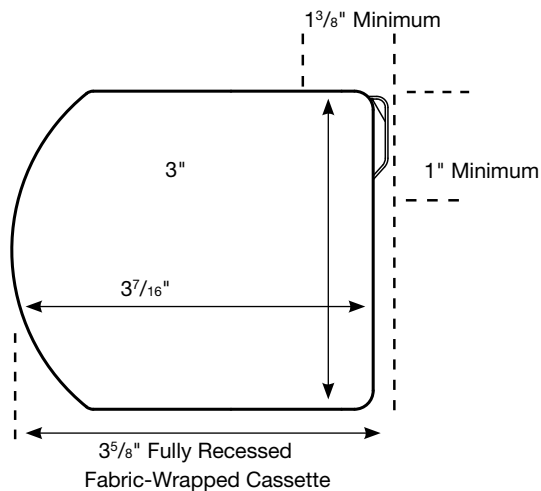

Control and Power Options

- Multiple control and power options available; see options section for availability

NOTE: Motorization components and accessories have a five-year limited warranty, excluding batteries.

See page 45 for Power Consideration size information.

Light Gap			
Motor End		Idle End	
Inside Mount (inches)	Outside Mount (inches)	Inside Mount (inches)	Outside Mount (inches)
1	1⁵/₁₆	1¹/₁₆	5⁵/₁₆

The fabric width is narrower than the finished shade width of the tube and its components. See chart above for light gap.

Size Considerations		
Motor Type	Minimum Width (inches)	Minimum Height (inches)
12V Sonesse 28 ATS WF Ext Batt	16	12
12V Sonesse 28 ATS WF Li-ion	24	12