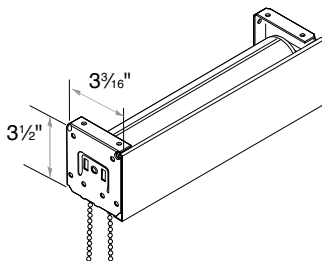

3" Fascia
2 3/4" Minimum Inside/Top Mount
3/4" Minimum Inside/Side Mount