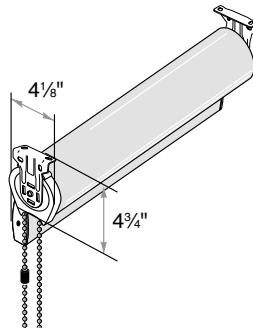

Small Cassette Valance
1 3/8" Minimum Inside Mount

Medium Cassette Valance
1 3/4" Minimum Inside Mount

Large/Dual Cassette Valance
1 3/4" Minimum Inside Mount

No Valance*
3/4" Minimum Inside/Side Mount

No Valance*
4 1/8" Minimum Inside/Top Mount