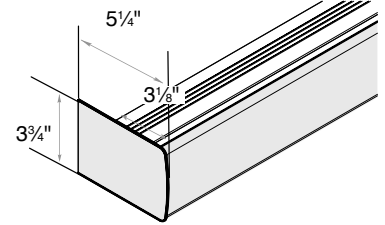

Small Cassette Valance
1 3/8" Minimum Inside Mount

Medium Cassette Valance
1 3/4" Minimum Inside Mount

Large/Dual Cassette Valance
1 3/4" Minimum Inside Mount

No Valance*
3/4" Minimum Inside/Side Mount

No Valance*
4 1/8" Minimum Inside/Top Mount