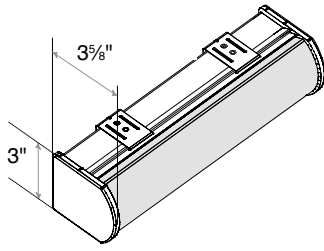

Motorized Size Considerations

Motorized Lift: Mounting Depth Illustrations

The following diagrams illustrate the mounting depth requirements for shades mounted inside window casements.

Small Cassette Valance
1 3/8" Minimum Inside Mount