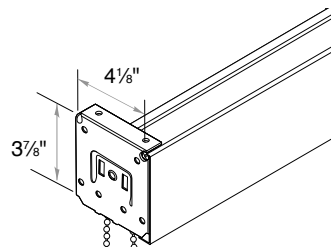

4" Fascia
3 3/4" Minimum Inside/Top Mount
1 1/2" Minimum Inside/Side Mount