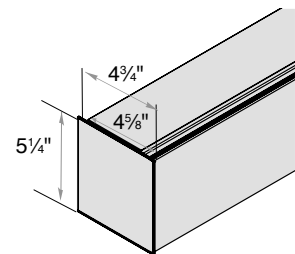

Contour Valance
2 7/16" Minimum Inside Mount
(return can be trimmed)

Flat Valance
2 15/16" Minimum Inside Mount
(return can be trimmed)