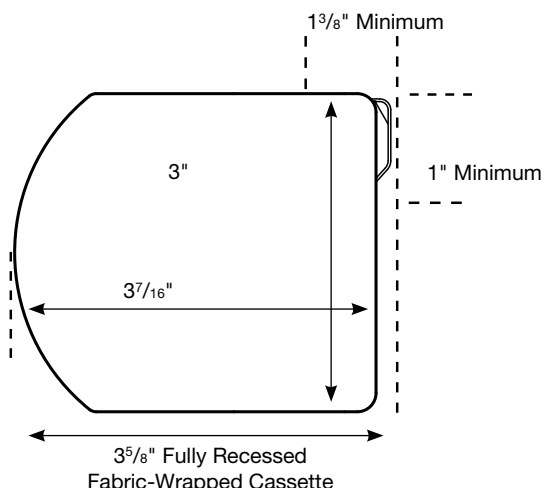

Minimum width: motorized lift 16".

Minimum height: 12"

*If the height is shorter than the maximum, a slightly larger width may be available to order. Maximum width is 102".

Minimum Mounting Depth	1³/₈"
Minimum Mounting Depth, Flush Mount	3⁵/₈"