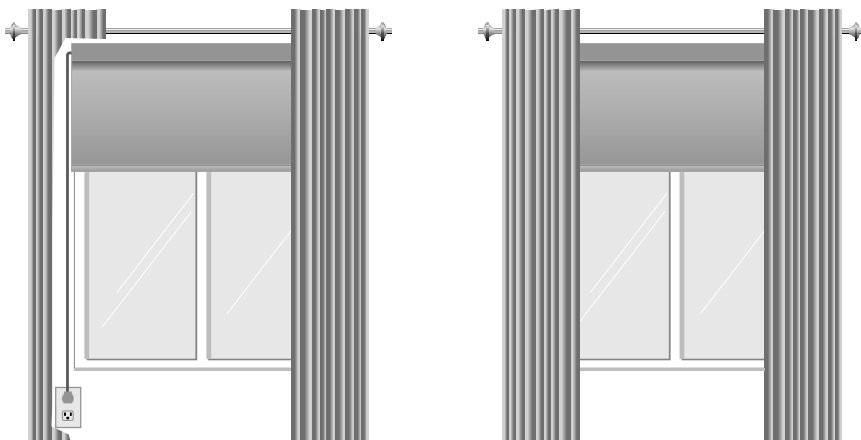

DC Plug-In Transformer Considerations

- A power outlet must be within cord length to power motor
- Transformer power available for shade systems of any size or quantity