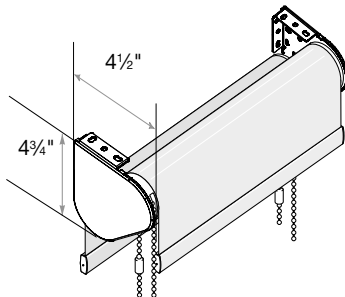

Dual Shade—No Cassette Valance
2" Minimum Inside/Top Mount
3/4" Minimum Inside/Side Mount