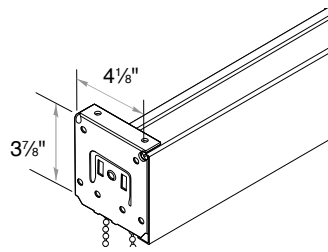

4" Fascia
3 3/4" Minimum Inside/Top Mount
1 1/2" Minimum Inside/Side Mount