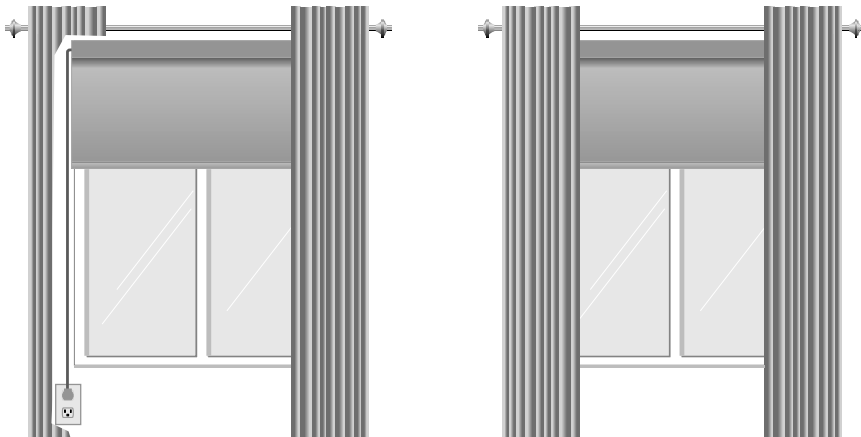

DC Plug-In Transformer Considerations

- A power outlet must be within cord length to power motor
- Transformer power available for shade systems of any size or quantity