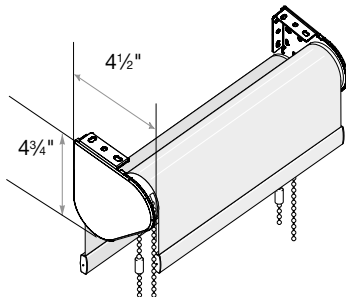

Dual Shade—No Cassette Valance
2" Minimum Inside/Top Mount
3/4" Minimum Inside/Side Mount