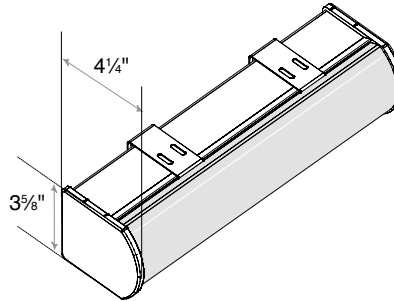

NOTE: See size charts on following pages.

Motorized Wand Size Considerations

Motorized Lift: Mounting Depth Illustrations

The following diagrams illustrate the mounting depth requirements for shades mounted inside window casements.

Small Cassette Valance
1 5/8" Minimum Inside Mount

Medium Cassette Valance
1 1/4" Minimum Inside Mount

Large/Dual Cassette Valance
1 1/4" Minimum Inside Mount

No Valance*
3/4" Minimum Inside/Side Mount

No Valance*
4 1/8" Minimum Inside/Top Mount