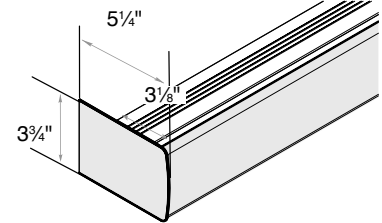

Small Cassette Valance
1 5/8" Minimum Inside Mount

Medium Cassette Valance
1 1/4" Minimum Inside Mount

Large/Dual Cassette Valance
1 1/4" Minimum Inside Mount

No Valance*
3/4" Minimum Inside/Side Mount

No Valance*
4 1/8" Minimum Inside/Top Mount