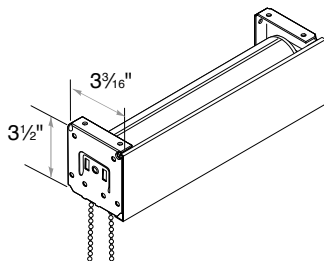

3" Fascia
2 3/4" Minimum Inside/Top Mount
3/4" Minimum Inside/Side Mount