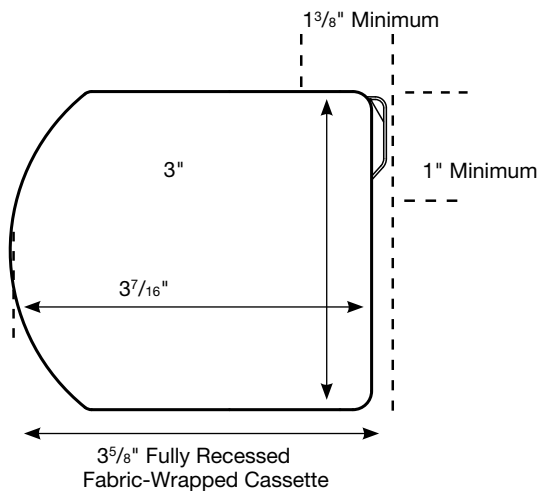

Control and Power Options

- Multiple control and power options available; see options section for availability

NOTE: Motorization components and accessories have a five-year limited warranty, excluding batteries.

Light Gap			
Motor End		Idle End	
Inside Mount (inches)	Outside Mount (inches)	Inside Mount (inches)	Outside Mount (inches)
1¹/₁₆	1	3³/₄	1¹/₁₆

The fabric width is narrower than the finished shade width of the tube and its components. See chart above for light gap.