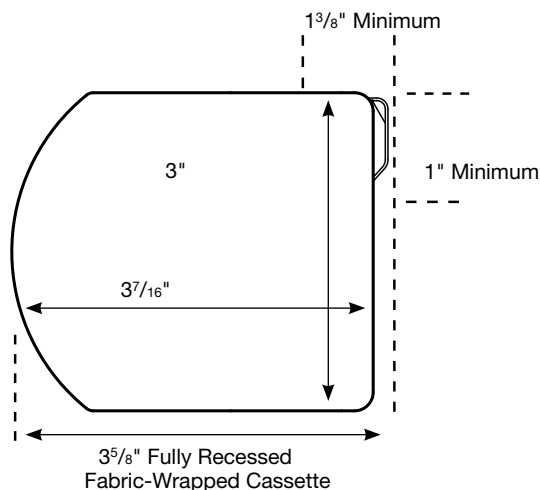

Control and Power Options

- Multiple control and power options available; see options section for availability

NOTE: Motorization components and accessories have a five-year limited warranty, excluding batteries.

Light Gap			
Motor End		Idle End	
Inside Mount (inches)	Outside Mount (inches)	Inside Mount (inches)	Outside Mount (inches)
1	1⁵/₁₆	1¹/₁₆	5⁵/₁₆

The fabric width is narrower than the finished shade width of the tube and its components. See chart above for light gap.