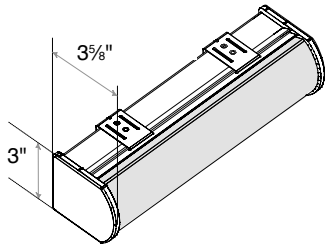

Motorized Wand Size Considerations

Motorized Lift: Mounting Depth Illustrations

The following diagrams illustrate the mounting depth requirements for shades mounted inside window casements.

Small Cassette Valance
1 5/8" Minimum Inside Mount