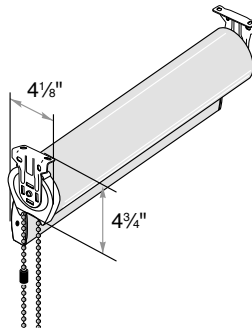

Small Cassette Valance
1 5/8" Minimum Inside Mount

Medium Cassette Valance
1 1/4" Minimum Inside Mount

Large/Dual Cassette Valance
1 1/4" Minimum Inside Mount

No Valance*
3/4" Minimum Inside/Side Mount

No Valance*
4 1/8" Minimum Inside/Top Mount