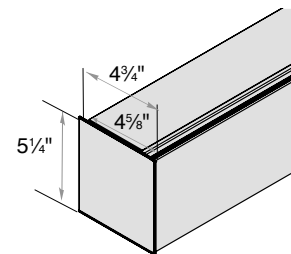

Contour Valance
2 7/16" Minimum Inside Mount
(return can be trimmed)

Flat Valance
2 15/16" Minimum Inside Mount
(return can be trimmed)