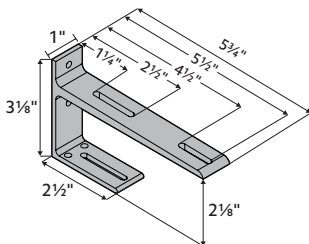

Fits	Dimensions	Quantity per Box	Full Pack	Broken Pack
1 3/8" Estate™ Traverse Rods 2" Estate™ Traverse Rods	Depth: 5 3/4" Height: 3 1/8" Width: 1"	10 pieces per box	$12.10	$16.80
Product Number & Finish				
71132062	Antique Brass	71132110	Satin Brass	
71132006	Black	71132012	Satin Nickel