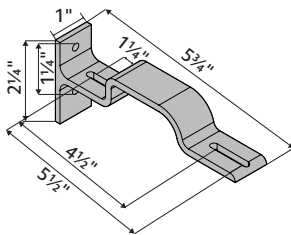

Double Bracket

Fits	Dimensions	Quantity per Box	Full Pack	Broken Pack
1 3/8" Estate™ Traverse Rods 2" Estate™ Traverse Rods	Depth: 5 3/4" Height: 2 1/4" Width: 1"	10 pieces per box	$12.10	$16.80
Product Number & Finish				
71134110 Satin Brass				

Double Bracket