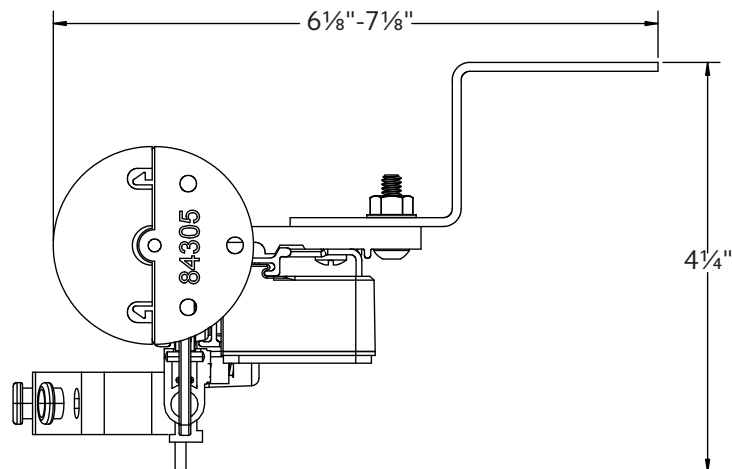

2" Ceiling Mount