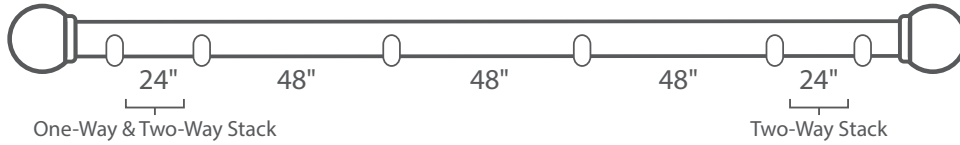

# Bracket Spacing & Mount Options

Place brackets at each end. On the ends where the drapery will stack, place the next bracket at a maximum of 24" from the first bracket, then place remaining brackets at 48" intervals over the remainder of the track. Spacing may need to be shortened for heavier draperies. All mounting options are compatible with our AMP™ Motorization.