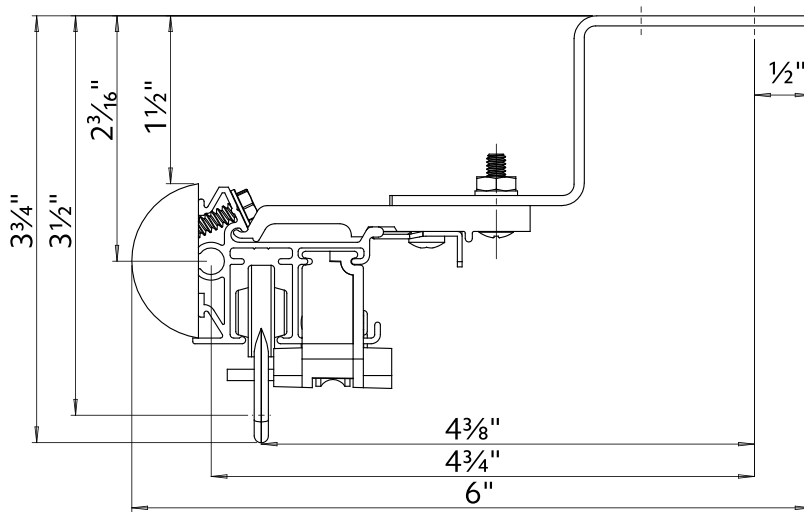

Ceiling Mount using parts:

To achieve this look, order Estate rod, ceiling mounted. 94130xxx brackets are included with the rod. Then order item 1796061 ceiling mount bracket in the quantity needed based on the bracket spacing drawing on page 40.

94130xxx

8

1796061

1 3/8" Ceiling Mount