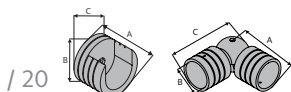

Fits	Clearance	Quantity per Box	Full Pack	Broken Pack
1 3/8" Wood Trends™ Poles	6"-8"	10 pieces per box	$11.48	$15.95

Product Number & Finish	
5617091	Unfinished

See page 53 for configuration