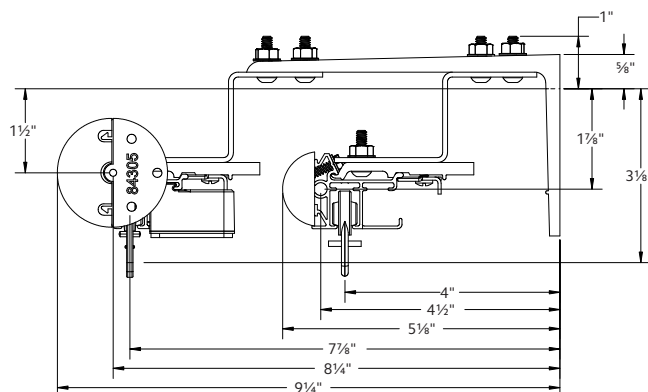

2" Front & 1 3/8" Back Double Wall Mount