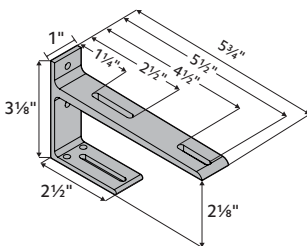

Fits	Dimensions	Quantity per Box	Full Pack	Broken Pack
1 3/8" Estate™ Traverse Rods 2" Estate™ Traverse Rods	Depth: 5 3/4" Height: 3 1/8" Width: 1"	10 pieces per box	$12.10	$16.80
Product Number & Finish				
71132062	Antique Brass	71132110	Satin Brass	
71132006	Black	71132012	Satin Nickel	
71132110	Satin Brass