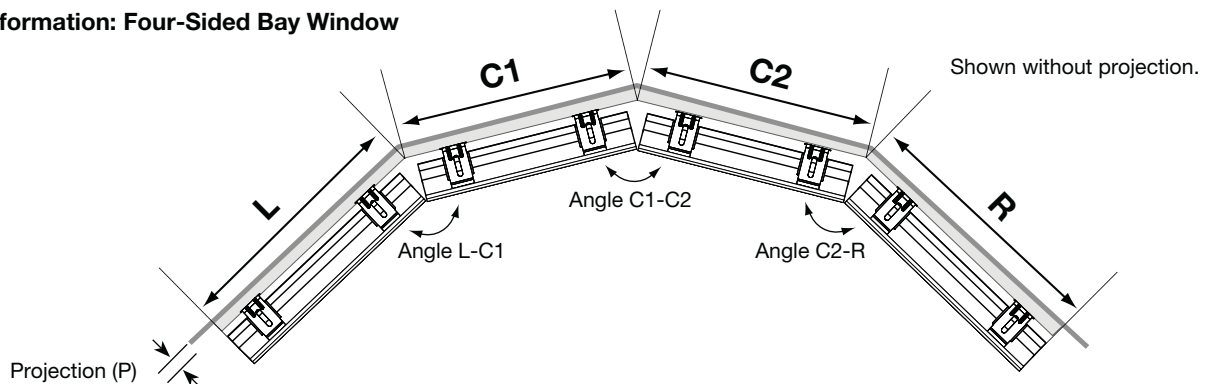

Measuring Information: Four-Sided Bay Window

L and R:

Width of each side window from the corners on the mounting surface to the point you would like to cover.

Angle L-C1:

Angle between the (L) and (C1) windows.

Angle C1-C2:

Angle between the (C1) and (C2) windows.

Angle C2-R:

Angle between the (C2) and (R) windows.

Projection (P):

If needed: the depth of the trim or molding the shade will be mounted above.

C1, C2:

Width of each center window on the mounting surface from corner to corner.

NOTE: The projection (P) distance is needed to correctly calculate deductions for installations where the shades will use shims or projection brackets to clear trim or molding. All projection distances must match for correct deductions to be calculated.

For additional windows on bays with up to five sides continue with number progression for center shade sizes (C1, C2, C3, ...) and angles (angle C1-C2, angle C2-C3, ...) as needed.

Measure each bay angle using a protractor or angle finder or use two business cards in each bay corner as illustrated above, trace on paper, and fax to customer service.

The angle to use between adjacent center bay windows along a straight section of wall is 180° (degrees).