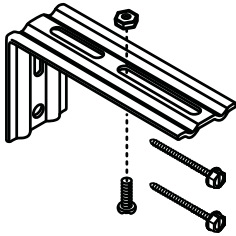

Options

Shade Options: For Surcharges and Pricing Refer to Pricing Section

Below is a list of options for layered shades. All options are available in all styles and colors. See detailed descriptions on the following pages.

Control Type Options

- Continuous-loop lift
- Motorized lift (see motorization price list)

Shade Options—No Charge

- Bay and corner windows
- Cord length (must specify different length)
- Cord location
- Projection brackets 3¼" (8.3 cm) and 4" (10.2 cm)
  - 3¼" (8.3 cm) projection brackets add up to 2½" (5.4 cm) extension from wall
  - 4" (10.2 cm) projection brackets add up to 2⅞" (7.4 cm) extension from wall

Shade Options—Surcharge

- Motorization (see motorization price list)
- Palladian window shelf (see cornice, valance, and palladian window shelf price list)

Projection Brackets

- **No charge**
- Available with continuous-loop lift and motorized lift with cassette on outside mounts
- Two sizes: 3¼" (8.3 cm) and 4" (10.2 cm)
- 3¼" (8.3 cm) projection brackets add up to 2½" (5.4 cm) extension from wall
- 4" (10.2 cm) projection brackets add up to 2⅞" (7.4 cm) extension from wall