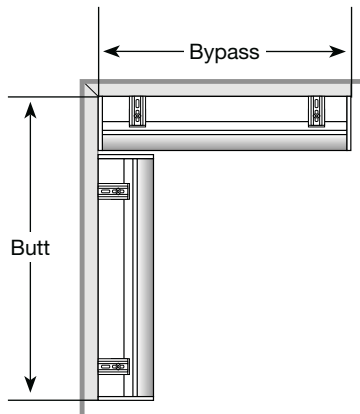

Measuring Information

Mounting on a Wall or Molding:

Measure the width of each window from the corner on the mounting surface (molding or wall) to the point you would like to cover.