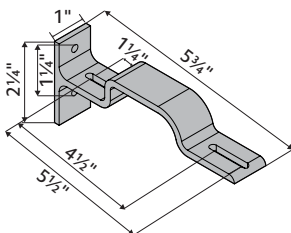

Double Bracket

Fits	Dimensions	Quantity per Box	Full Pack	Broken Pack
1 3/8" Estate™ Traverse Rods 2" Estate™ Traverse Rods	Depth: 5 3/4" Height: 2 1/4" Width: 1"	10 pieces per box	$11.63	$16.15
Product Number & Finish				
71134110	Satin Brass