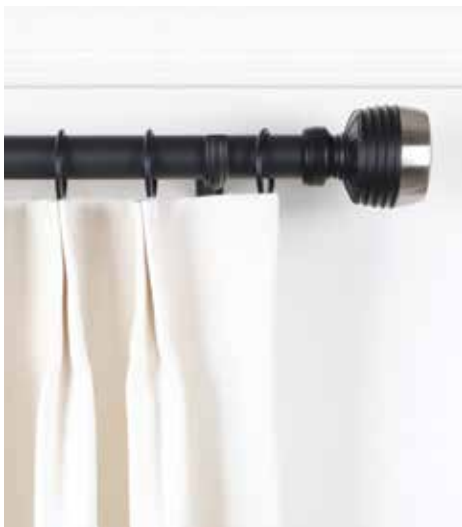

1 3/8" Briggs | Black + Satin Nickel
1" Maxwell