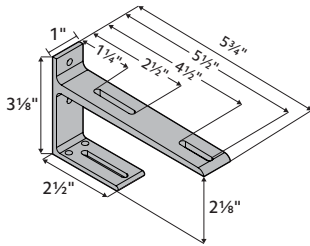

1 3/8" Estate™ Traverse Rod Components

To learn more about the technical specs on Estate Traverse Rods and AMP™ Motorization, see pages 44-47.

Double Bracket

Fits	Dimensions	Quantity per Box	Full Pack	Broken Pack
1 3/8" Estate™ Traverse Rods 2" Estate™ Traverse Rods	Depth: 5 3/4" Height: 3 1/8" Width: 1"	10 pieces per box	$11.63	$16.15

Product Number & Finish			
71132062	Antique Brass	71132110	Satin Brass
71132006	Black	71132012	Satin Nickel

Item	Product No. & Finish	Description	Quantity Per Box	Full Pack Price	Broken Pack Price
	62101000 White 62101010 Black	AMP Remote Control RF 2W 15 Channel	1 piece per box	$44.67	n/a
	62201300 White	AMP Battery Charger 16.5V/0.89A	1 piece per box	$18.86	n/a
	62102000 White	AMP Gateway USB Bridge	1 piece per box	$131.93	n/a
	62109000 White	AMP Wall Switch Surface RF 2W 15 Channel	1 piece per box	$57.64	n/a
	62108000 White	AMP Wall Switch RF 2W 15 Channel	1 piece per box	$36.03	n/a
	1026660	15" Cable Assembly	10 pieces per box	$5.80	n/a
	1026661	4' Cable Assembly	10 pieces per box	$6.91	n/a
	1026662	10' Cable Assembly	10 pieces per box	$10.28	n/a
	1026663	20' Cable Assembly	10 pieces per box	$14.87	n/a