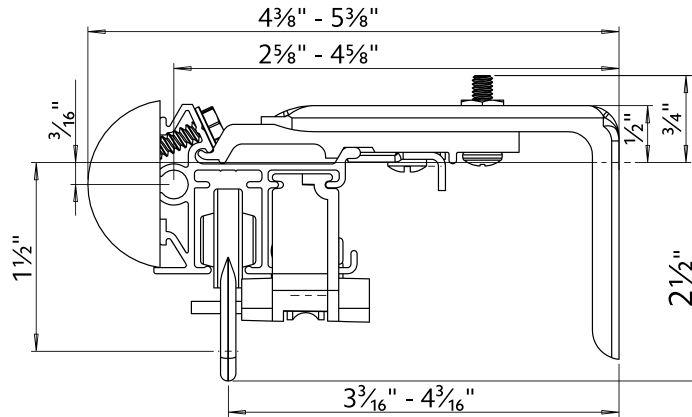

1 3/8" Wall Mount