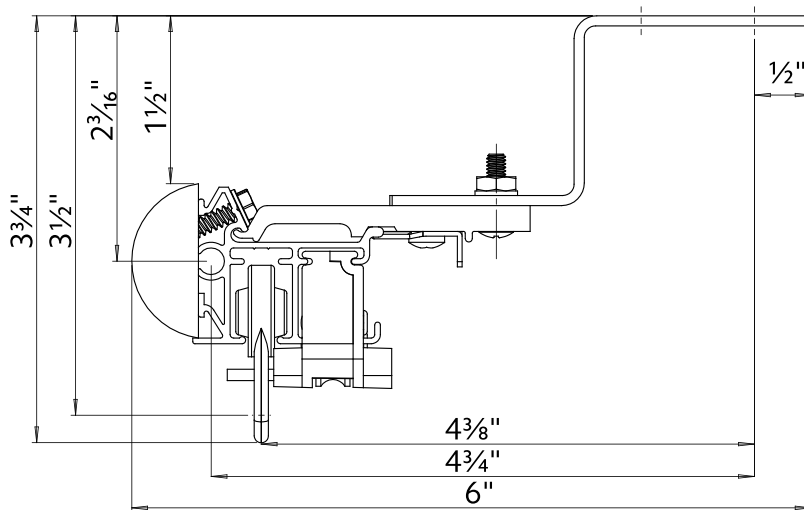

94130xxx

8

1796061

1 3/8" Ceiling Mount

2" Ceiling Mount

Double Wall Mount using parts:

To achieve this look, order Estate rod, ceiling mounted. 94130xxx brackets are included with the rod. Then order one, item 94125xxx double bracket and two, item 1796061 ceiling mount brackets multiplied by the quantity needed based on the bracket spacing drawing on page 40.