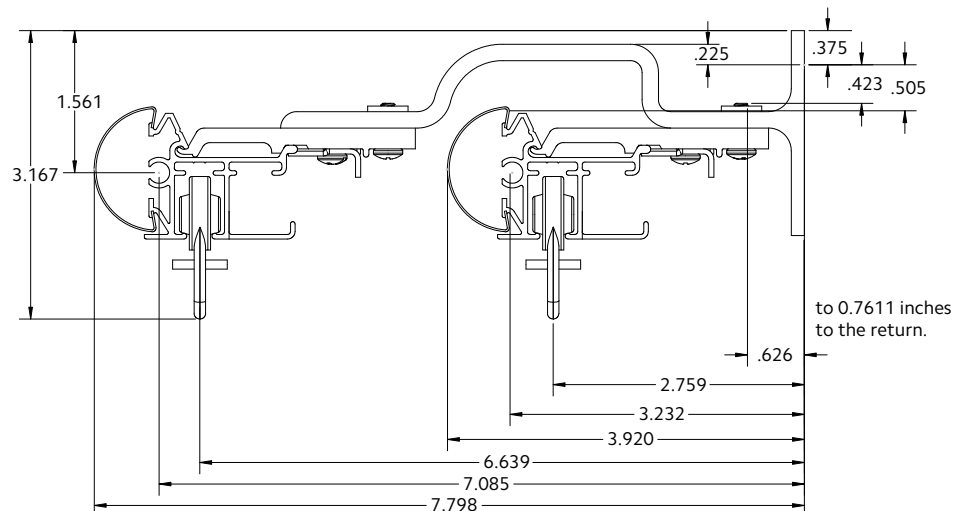

1 3/8" Front & 1 3/8" Back Double Wall Mount