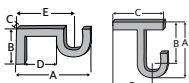

Fits	Dimensions	Quantity per Box	Full Pack	Broken Pack
1 3/8" Designer Metals™ Poles	Depth: 3" Height: 3 5/8"-4 5/8" Width: 7/8" Ceiling to Pole: 2 5/8"-3 5/8" Back Edge to Pole: 3"	10 pieces per box	$17.06	$23.69
Product Number & Finish				
1832098	Antique Silver	1043890	Elegant Brass	1832104 Polished Nickel
1832099	Black	1832102	Gilded Bronze	1832105 Satin Nickel
1832100	Brushed Bronze	1043934	Gunmetal