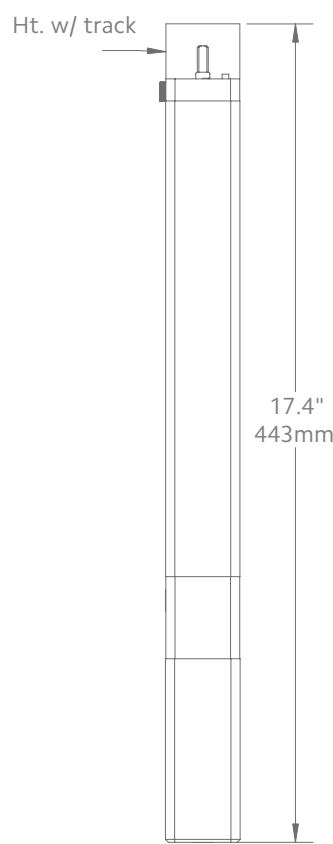

Front View

Bottom View

Motor Unit	Product No.
AMP™ Drapery Motor	62001300

Follow track specifications for drapery weight.