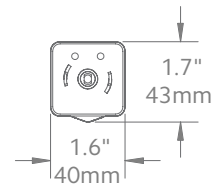

Bottom View

Motor Unit	Product No.
AMP™ Drapery Motor	62001300

Follow track specifications for drapery weight.