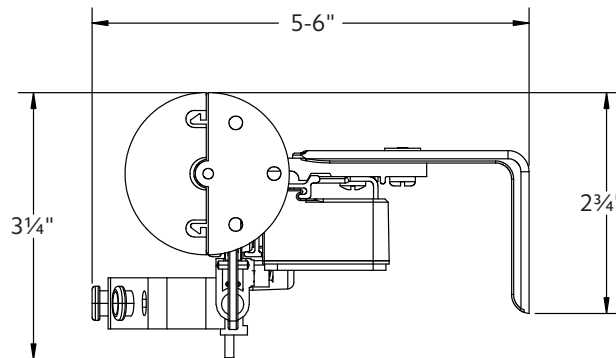

2" Wall Mount