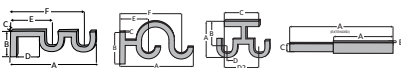

Use the measurement guide to the left to help determine the correct dimensions for your selected product.