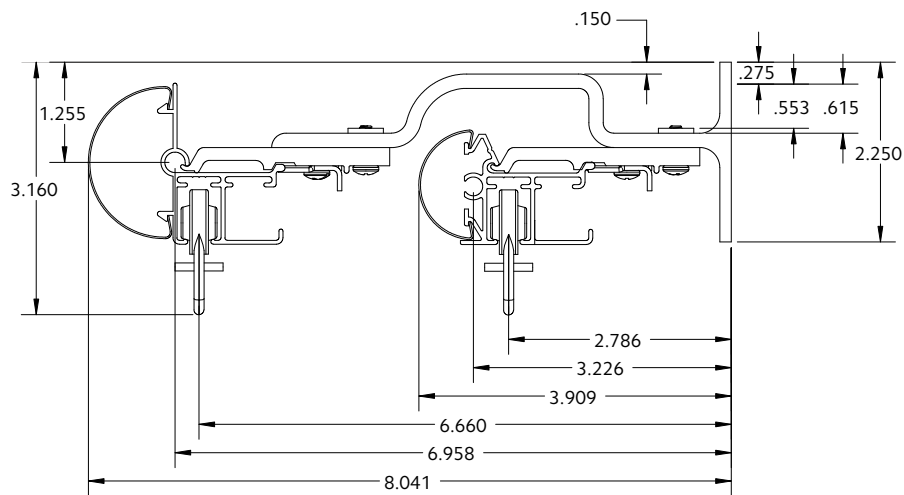

Double Wall Mount using parts:

To achieve this look, order Estate rod ceiling mounted. 94130xxx brackets are included with the rod. Then order one, item 71134110 double bracket in the quantity needed based on the bracket spacing drawing on page 40.

71134110

&

94130xxx

2" Front & 1 3/8" Back Double Wall Mount