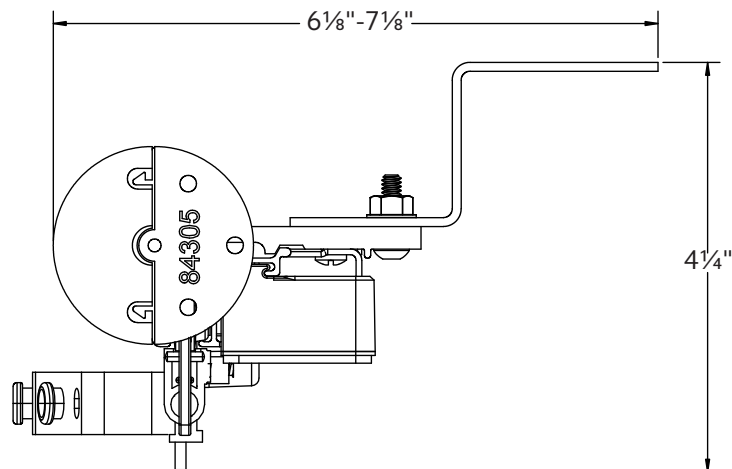

94130xxx

8

1796061

1 3/8" Ceiling Mount

2" Ceiling Mount

Double Wall Mount using parts:

To achieve this look, order Estate rod, ceiling mounted. 94130xxx brackets are included with the rod. Then order one, item 94125xxx double bracket and two, item 1796061 ceiling mount brackets multiplied by the quantity needed based on the bracket spacing drawing on page 40.