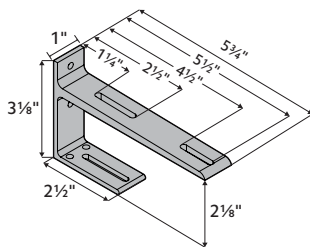

Double Bracket

Fits	Dimensions	Quantity per Box	Full Pack	Broken Pack
1 3/8" Estate™ Traverse Rods 2" Estate™ Traverse Rods	Depth: 5 3/4" Height: 3 1/8" Width: 1"	10 pieces per box	$11.63	$16.51

Product Number & Finish			
71132062	Antique Brass	71132110	Satin Brass
71132006	Black	71132012	Satin Nickel

Use the measurement guide to the left to help determine the correct dimensions for your selected product.