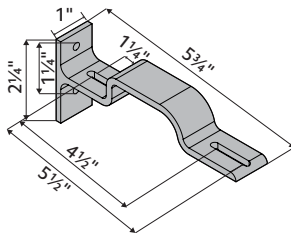

Double Bracket

Fits	Dimensions	Quantity per Box	Full Pack	Broken Pack
1 3/8" Estate™ Traverse Rods 2" Estate™ Traverse Rods	Depth: 5 3/4" Height: 2 1/4" Width: 1"	10 pieces per box	$11.63	$16.51

Product Number & Finish	
71134110	Satin Brass