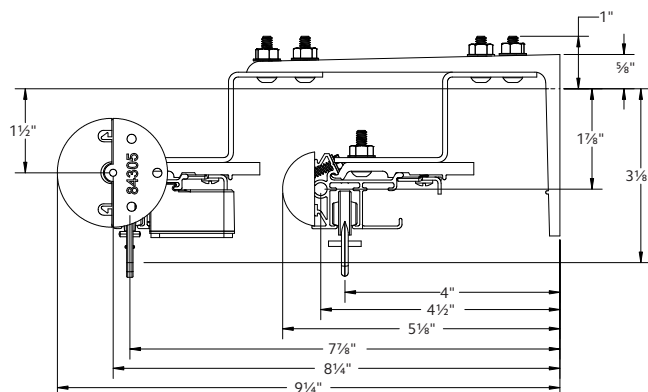

Double Wall Mount using parts:

To achieve this look, order Estate rod ceiling mounted. 94130xxx brackets are included with the rod. Then order one, item 71134110 double bracket in the quantity needed based on the bracket spacing drawing on page 40.