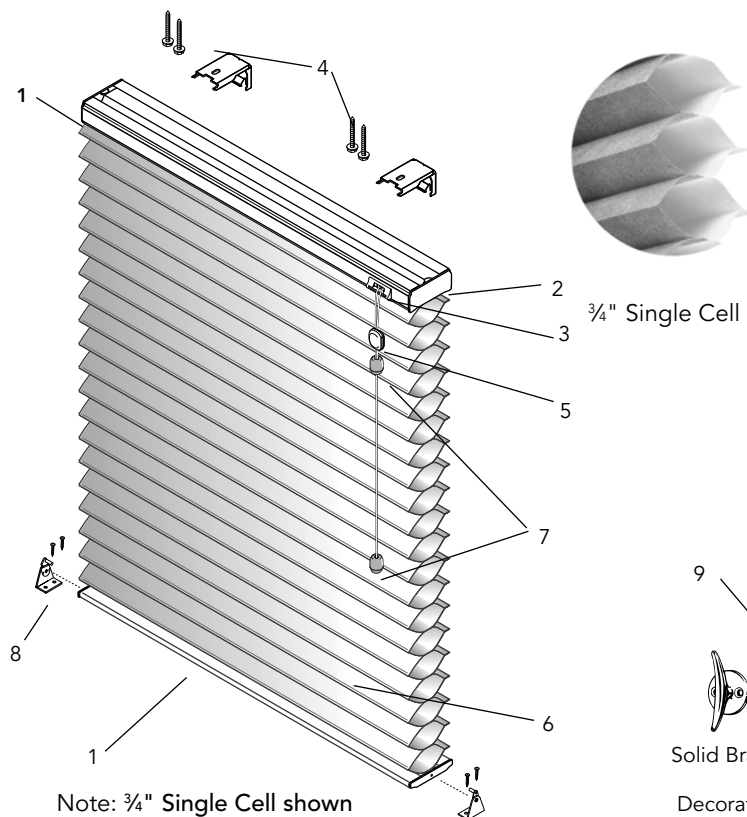

General Information

STANDARD CORDED SHADE PRODUCT DETAIL

1. Aluminum Headrail & Bottomrail
  - Color coordinated to fabric
  - Extremely durable
2. Flush-Mount End Caps
  - Color coordinated to fabric
  - Sleek look and tighter fit
3. Cord Lock
  - Sleek, streamlined design
  - Color coordinated to fabric
  - Free-floating serrated cord locking roller for dependable operation
4. Hidden Snap-In Brackets
  - Zinc-plated spring steel for easy installation
  - Projection brackets also available
5. Stop Tassel
  - Offers flexibility for minor length adjustment
  - Color-coordinated to fabric
6. Fabric Styles
  - All provide superior energy efficiency and light control with our unique double cell design
7. Joiner Ball and End Ball
  - Color coordinated to fabric
8. Hold-Down Brackets (optional)
  - Secures shade to doors, walls and window sills
9. Cord Management Options
  - Clear cord cleat
  - Cord winder
  - Decorative cord cleat (solid brass or antique brass)
10. Projection Brackets (optional)
  - 3/8" Single and Double Cell:
    - Long (adds up to 2 1/2" extension from wall)
    - Medium (adds up to 1 3/8" extension from wall)
    - Short (adds up to 1" extension from wall)
  - 3/4" Single Cell:
    - Long (adds up to 1 3/4" extension from wall)
    - Medium (adds up to 7/8" extension from wall)
    - Short (adds up to 1/4" extension from wall)
11. Side Mount Brackets (optional)