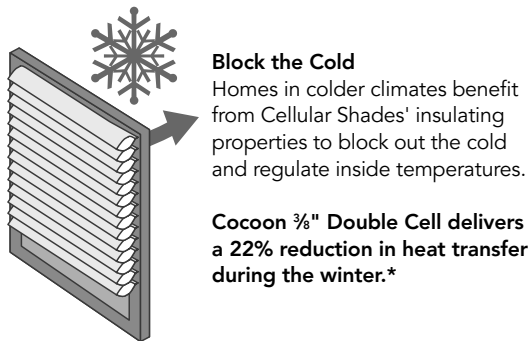

General Information

ENERGY PERFORMANCE

Graber® Cellular Shades are the smart choice for every window in your home. For year-round comfort, Cellular Shades effectively insulate your windows from the heat and cold. Regardless of climate, they are our most versatile and energy efficient window treatment available.

Cocoon fabric is constructed with three layers made up of a Mylar® liner sealed between two layers of soft, high quality 100% spunlace fabric. This unique design forms a soft, thick barrier of insulation. Independent tests prove Cocoon ¾" Double Cell fabric is one of our most energy efficient fabrics on the market.*

*Values listed are for Cocoon ¾" Double Cell. Based on third party testing, Architectural Testing Incorporated (ATI)
Mylar is a registered trademark of DuPont Tejin Films

ENERGY EFFICIENCY RATINGS

DOUBLE PANE LOW-E (DOUBLE GLAZING) WINDOW & WINDOW COVERING				
Fabric	R-Value (Higher is Better)	% Reduction Of Heat Transfer	SHGC (Lower is Better)	% Reduction Of Heat Transfer
Cocoon ¾" Double Cell	4.76	22.20%	0.12	56%
Elegant Neutrals ¾" Single Cell	4.55	21.58%	0.12	57%
Solitude ¾" and ¾" Single Cell	4.55	21.21%	0.12	58%
Cocoon ¾" Single Cell	4.55	20.91%	0.12	56%
Elegant Neutrals, Facets, Garden Retreat, Nuance, Zest ¾" Double Cell	4.55	20.84%	0.10	63%
DayDream, Translucence, Watercolor Linen ¾" Double Cell	4.55	20.76%	0.15	48%
Garden Retreat, Scroll ¾" Single Cell	4.55	19.55%	0.14	49%
Crinkle ¾" Single Cell	4.55	19.17%	0.13	53%
DayDream, Translucence ¾" Single Cell	4.55	18.89%	0.16	42%
DayDream, Elegant Neutrals, Garden Retreat, Scroll ¾" Single Cell	4.39	16.00%	0.17	38%
Cambridge and Simply Sheer ¾" Single Cell	4.00	10.28%	0.19	30%

NFRC 102 2010 performed by Architectural Testing Inc.

R-Value

R-Value indicates the effectiveness of the window covering at preventing energy from flowing to the outside. The higher the R-Value, the greater the insulating effectiveness.

Solar Heat Gain Coefficient (SHGC)

SHGC measures how well window covering blocks heat from the sun from flowing to the interior. SHGC is expressed as a number between 0 and 1. The lower the SHGC, the better a product is at blocking unwanted heat gain.