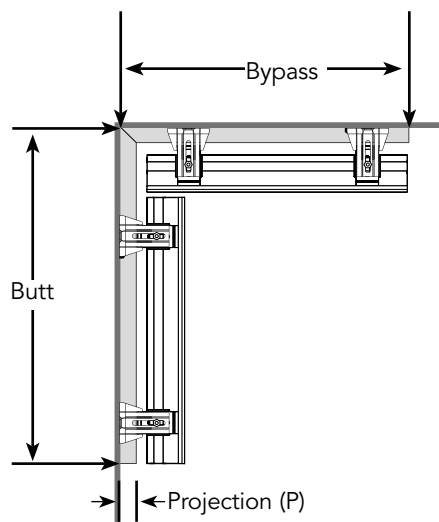

Mounting Above the Molding:

Measure the width of each window from the corner on the mounting surface to the point you would like to cover.

Projection measurement is the distance needed to clear any molding or obstructions that the shade will be mounted above.

Note: The Projection (P) distance is needed to correctly calculate deductions for installations where the shades will use shims or projection brackets to clear molding. All projection distances must match for correct deductions to be calculated.