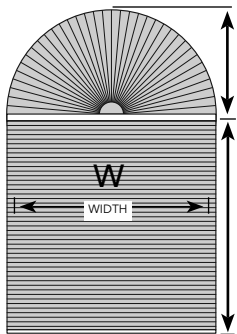

SPECIALTY SHAPES: ARCH OVER STANDARD SHADE

A – Arch Height

H – Standard Shade Height

- For pricing of arches, see **Arch Pricing in pricing section**
- If you want a single shade to cover the arch and standard portion of the window (without a separation between), order the shade as an "Arch Over Standard"
- Arch Over Standard shades are made as one shade with no light gap between the arch and standard shade portions of the window
- The arch portion is fixed while the standard portion operates normally
- When ordering, provide the three measurements W, H and A (shown to the left) along with a template of the arch portion if it is non-perfect
- Inside mount must be side mounted
- **Arch and standard portion must have same width**
- Template required for all Non Perfect Arch over standard shades
- Arch Over Standard shades are only available as a Standard corded shade or as a Bottom Up/Top Down corded shade

	Minimum Shade & Arch Width*	Maximum Shade & Arch Width†	Minimum Std Shade Height	Maximum Height	Minimum Arch Height
Arch	12"	60"	9"	96"	20% of width; minimum 4½"
Quarter Circle	12"	47"	9"	96"	20% of width; minimum 9"

* For all inside mount applications— $\frac{3}{8}$ " deduction is taken on overall width