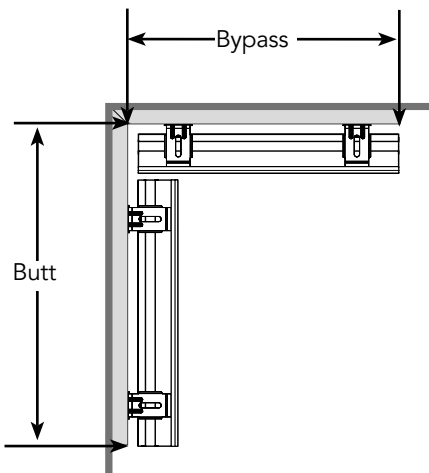

Mounting Above the Molding:

Measure the width of each window from the corner on the mounting surface to the point you would like to cover.

Projection measurement is the distance needed to clear any molding or obstructions that the shade will be mounted above.

Note: The Projection (P) distance is needed to correctly calculate deductions for installations where the shades will use shims or projection brackets to clear molding. All projection distances must match for correct deductions to be calculated.