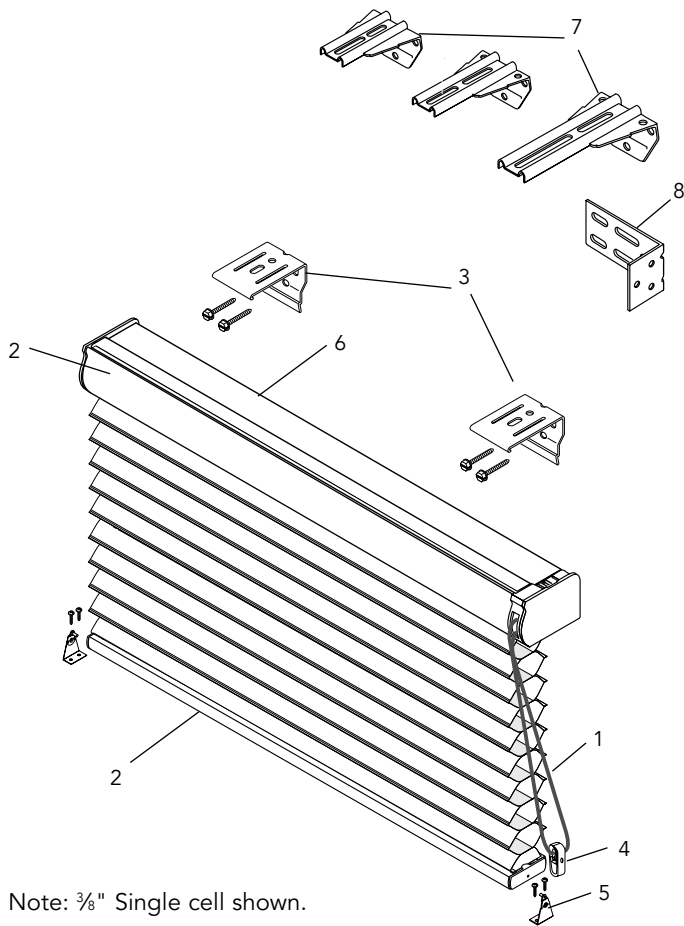

General Information

CONTINUOUS-LOOP LIFT SYSTEM PRODUCT DETAIL

Note: 3/8" Single cell shown.

1. Continuous-loop Control Cord (white)
  - Length stays consistent regardless of shade height
2. Aluminum Headrail and Bottomrail
  - Color-coordinated to fabric
  - Extremely durable
3. Hidden Snap-In Brackets
  - Brass-plated spring steel for easy installation
  - Optional projection or side mount brackets available
4. Safety Locking Cord Guide
  - Prevents cord from twisting
  - Cord guide must be installed for proper shade operation and safety
5. Hold-Down Brackets (optional)
  - Secures shade to doors, walls and window sills
6. Dustcover
7. Projection Brackets (optional)
  - Long (adds up to 2½" extension from wall)
  - Medium (adds up to 1½" extension from wall)
  - Short (adds up to 1" extension from wall)
8. Side Mount Brackets (optional)