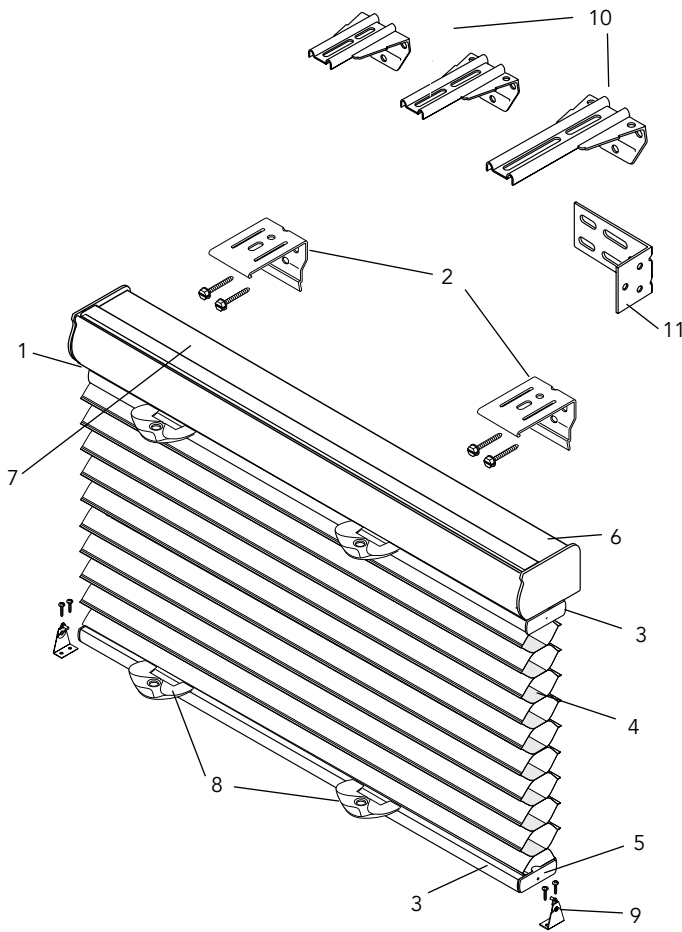

General Information

BOTTOM UP/TOP DOWN CORDLESS SHADE PRODUCT DETAIL

Note: $\frac{3}{8}$ " Single cell shown.

1. **1. Aluminum Headrail with Extension Lip**
   - Color coordinated to fabric
   - Eliminates any light gap where center rail and headrail meet
2. **2. Hidden Snap-In Brackets**
   - Brass-plated spring steel for easy installation
   - Optional projection or side mount brackets available
3. **3. Aluminum Intermediate Rail and Bottomrail**
   - Color-coordinated to fabric
4. **4. Cellular Fabric**
   - Cell construction provides superior energy efficiency and light control
5. **5. End Caps**
   - Flush mount for a trim, smooth fit
   - Color coordinated to fabric
6. **6. Dust Cover**
   - Reduces build-up of dust and debris
7. **7. Internal Cord Lift System**
   - Prevents cords from tangling or twisting
   - Gear drive for a smooth operation and long lasting life
8. **8. Handles**
   - Keeps the shade clean; a simple push or pull evenly raises or lowers the shade
9. **9. Hold-Down Brackets (optional)**
   - Secures shade to door, wall or window sill
10. **10. Projection Brackets (optional)**
    - Long (adds up to 2½" extension from wall)
    - Medium (adds up to 1½" extension from wall)
    - Short (adds up to 1" extension from wall)
11. **11. Side Mount Brackets (optional)**