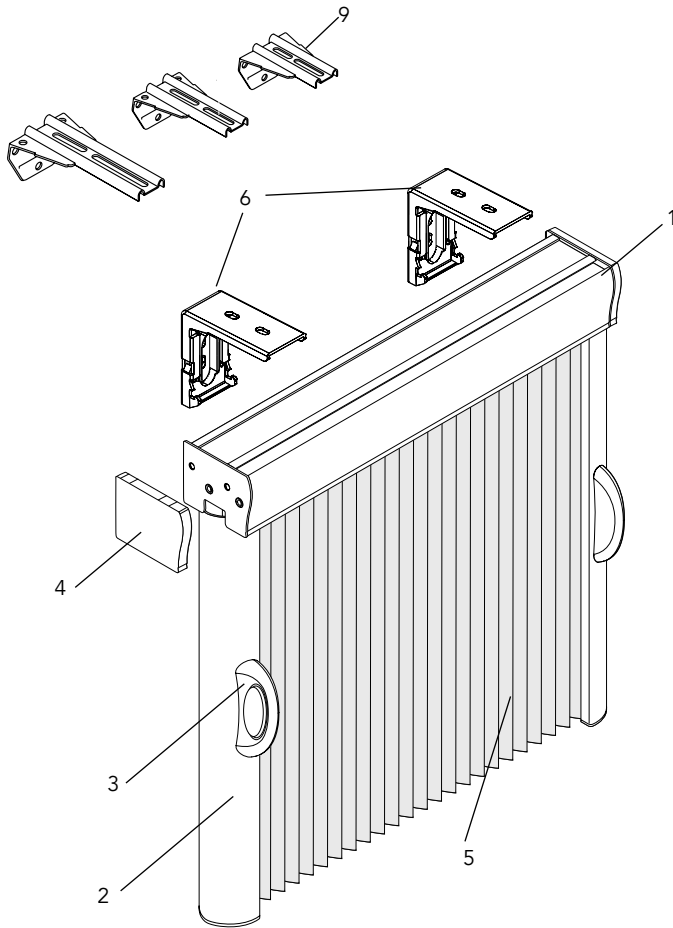

General Information

SLIDE-VUE™ SHADE PRODUCT DETAIL