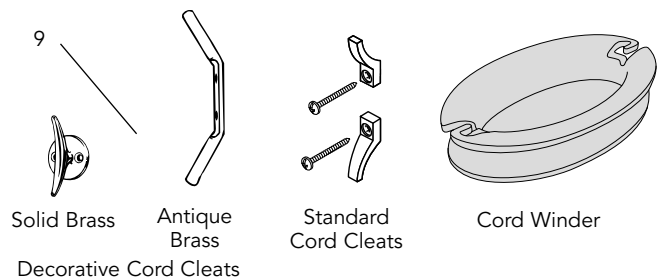

- For specifications see chart

NOTE: Handle height is to center of handle.

Slide-Vue Shade Special Handle Location Chart		
Shade Height (inches) less than or equal to	Minimum Handle Distance From Bottom of Shade (inches)	Maximum Handle Distance From Bottom of Shade (inches)
24 - 36"	11"	16"
36 ¹ / ₆ - 46"	11"	28"
46 ¹ / ₆ - 62"	13"	38"
62 ¹ / ₆ - 74"	15"	30"
74 ¹ / ₆ - 86"	15"	36"
86 ¹ / ₆ - 98"	15"	42"
98 ¹ / ₆ - 108"	34"	49"
108 ¹ / ₆ - 120"	46"	50"

General Information

STANDARD CORDED SHADE PRODUCT DETAIL

1. Aluminum Headrail & Bottomrail
 - Color coordinated to fabric
 - Extremely durable
2. Flush-Mount End Caps
 - Color coordinated to fabric
 - Sleek look and tighter fit
3. Cord Lock
 - Sleek, streamlined design
 - Color coordinated to fabric
 - Free-floating serrated cord locking roller for dependable operation
4. Hidden Snap-In Brackets
 - Zinc-plated spring steel for easy installation
 - Projection brackets also available
5. Stop Tassel
 - Offers flexibility for minor length adjustment
 - Color-coordinated to fabric
6. Fabric Styles
 - All provide superior energy efficiency and light control with our unique double cell design
7. Joiner Ball and End Ball
 - Color coordinated to fabric
8. Hold-Down Brackets (optional)
 - Secures shade to doors, walls and window sills
9. Cord Management Options
 - Clear cord cleat
 - Cord winder
 - Decorative cord cleat (solid brass or antique brass)
10. Projection Brackets (optional)
 - 3/8" Single and Double Cell:
 - Long (adds up to 2 1/2" extension from wall)
 - Medium (adds up to 1 3/8" extension from wall)
 - Short (adds up to 1" extension from wall)
 - 3/4" Single Cell:
 - Long (adds up to 1 3/4" extension from wall)
 - Medium (adds up to 7/8" extension from wall)
 - Short (adds up to 1/4" extension from wall)
11. Side Mount Brackets (optional)