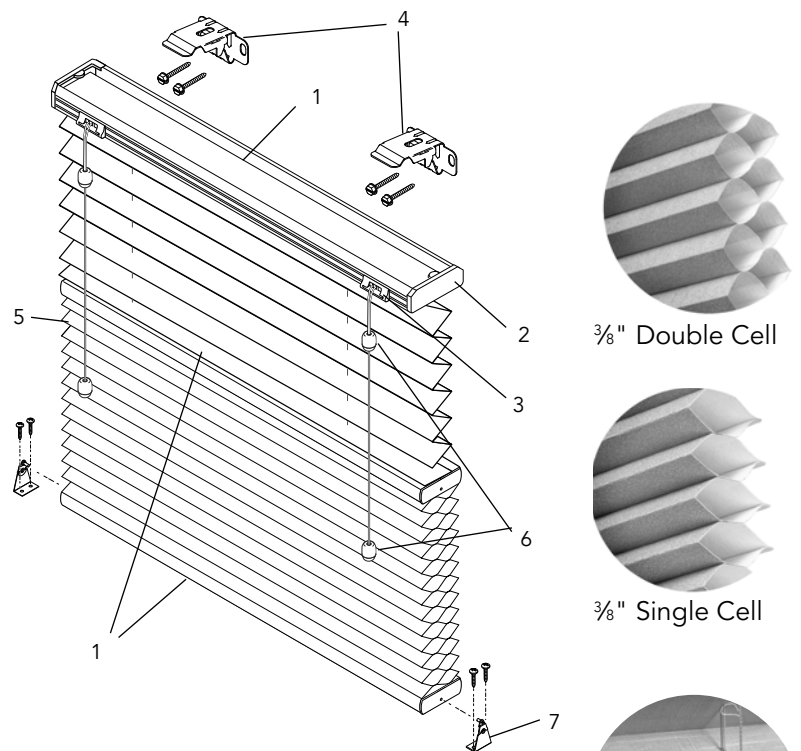

General Information

PERFECT-VUE™ SHADE STANDARD CONTROL PRODUCT DETAIL

Note: 3/8" Double Cell shown