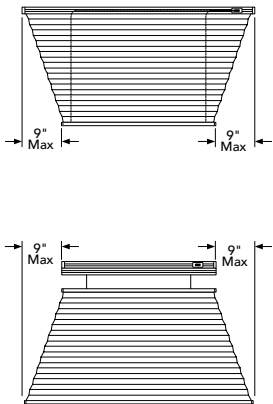

* For all inside mount applications— $\frac{3}{8}$ " deduction is taken on overall width

Options

SPECIALTY SHAPES: OCTAGON AND HEXAGON

- For surcharge, see Options Pricing
- Provide width and height at center of shade
- Octagon and Hexagon require template
- Octagon and Hexagon are stationary (no controls)

	Minimum Total Width & Height	Maximum Total Width & Height
All Fabric Styles	9"	36"

SPECIALTY SHAPES: TRAPEZOIDS

- For surcharge, see Options Pricing
- Only available with Standard Cord Control option
- Trapezoids only open in direction of the longest rail; longest rail will be fixed
- Trapezoids with one straight side are not available
- Must provide measurements of all four sides; diagram with all dimensions noted is required
- Side mounts not available