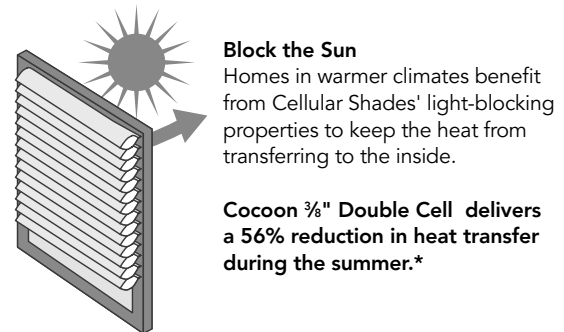

General Information

ENERGY PERFORMANCE

Graber® Cellular Shades are the smart choice for every window in your home. For year-round comfort, Cellular Shades effectively insulate your windows from the heat and cold. Regardless of climate, they are our most versatile and energy efficient window treatment available.

Cocoon fabric is constructed with three layers made up of a Mylar® liner sealed between two layers of soft, high quality 100% spunlace fabric. This unique design forms a soft, thick barrier of insulation. Independent tests prove Cocoon ¾" Double Cell fabric is one of our most energy efficient fabrics on the market.*

*Values listed are for Cocoon ¾" Double Cell. Based on third party testing, Architectural Testing Incorporated (ATI)
Mylar is a registered trademark of DuPont Tejin Films

ENERGY EFFICIENCY RATINGS

DOUBLE PANE LOW-E (DOUBLE GLAZING) WINDOW & WINDOW COVERING				
Fabric	R-Value (Higher is Better)	% Reduction Of Heat Transfer	SHGC (Lower is Better)	% Reduction Of Heat Transfer
Cocoon ¾" Double Cell	4.76	22.20%	0.12	56%
Elegant Neutrals ¾" Single Cell	4.55	21.58%	0.12	57%
Solitude ¾" and ¾" Single Cell	4.55	21.21%	0.12	58%
Cocoon ¾" Single Cell	4.55	20.91%	0.12	56%
Elegant Neutrals, Facets, Garden Retreat, Nuance, Zest ¾" Double Cell	4.55	20.84%	0.10	63%
DayDream, Translucence, Watercolor Linen ¾" Double Cell	4.55	20.76%	0.15	48%
Garden Retreat, Scroll ¾" Single Cell	4.55	19.55%	0.14	49%
Crinkle ¾" Single Cell	4.55	19.17%	0.13	53%
DayDream, Translucence ¾" Single Cell	4.55	18.89%	0.16	42%
DayDream, Elegant Neutrals, Garden Retreat, Scroll ¾" Single Cell	4.39	16.00%	0.17	38%
Cambridge and Simply Sheer ¾" Single Cell	4.00	10.28%	0.19	30%

NFRC 102 2010 performed by Architectural Testing Inc.

R-Value

R-Value indicates the effectiveness of the window covering at preventing energy from flowing to the outside. The higher the R-Value, the greater the insulating effectiveness.

Solar Heat Gain Coefficient (SHGC)

SHGC measures how well window covering blocks heat from the sun from flowing to the interior. SHGC is expressed as a number between 0 and 1. The lower the SHGC, the better a product is at blocking unwanted heat gain.