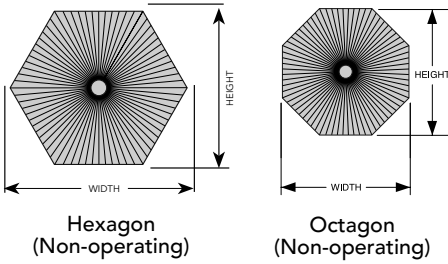

Options

SPECIALTY SHAPES: OCTAGON AND HEXAGON

- For surcharge, see Options Pricing
- Provide width and height at center of shade
- Octagon and Hexagon require template
- Octagon and Hexagon are stationary (no controls)

	Minimum Total Width & Height	Maximum Total Width & Height
All Fabric Styles	9"	36"

SPECIALTY SHAPES: TRAPEZOIDS