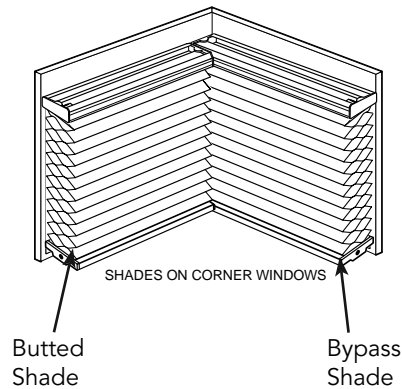

SPECIALTY SHADES: SKYLIGHTS

Side Channel

Side Channel

Sky Pole

Sizes available: 3-6½ feet and 5-9½ feet

- For surcharge, see **Options Pricing**
- Widths over 30¾" will have a center cord visible when the shade is open
- Includes white aluminum side channels
- Operates with handle on center rail
- Brackets will be visible on an outside mount
- Skylight poles are telescoping and available upon request
- Side mounts not available
- Window top and bottom corners must be 90°
- Not available with Continuous-loop Lift System, Cordless Lift System, Motorization or ¾" Single Cell fabrics

Size Considerations

	Minimum Width	Maximum Width*	Minimum Height	Maximum Height*
All Fabric Styles	12¾"	61"	12"	61"

*For a width of 30¾" or less, maximum shade height is 96".

Options

CORNER WINDOWS

- **No charge**
- Made as individual shades
- Each shade will have its own control, we recommend opposite corners
- Indicate for each shade whether left or right and butt or bypass
- Bypass shade is mounted into the corner; butt shade is abutted to the other shade
- Manufacturer will take appropriate deductions for proper fit. **DO NOT** order as a Corner shade if you do not want manufacturer to take deductions.
- **Cornices or Decorative Wood Valances are not available on corner windows**
- For Bottom Up/Top Down and Sun Up/Sun Down corded shades the corner controls will be hard to reach
- For Slide-View™ Cellular shades, the handles between the Bypass and Butt shades will be offset 3¾" from each other for ease of operation