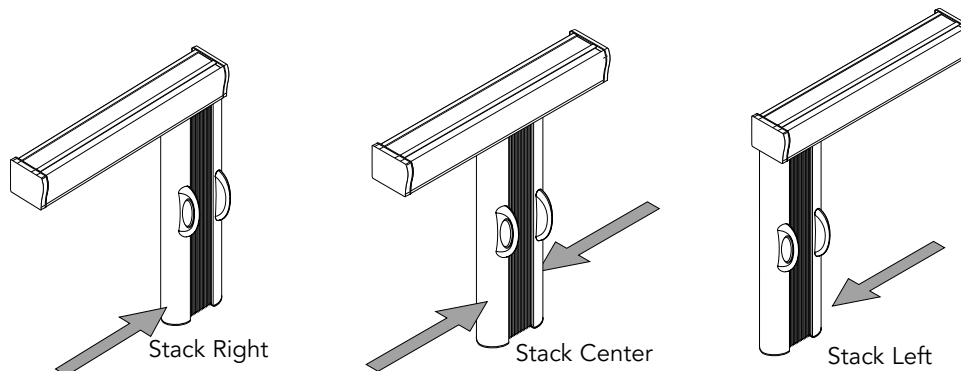

APPLICATION:

- Ideal for patio doors, wide windows and room dividers
- Moveable side rails with locking handles for ease of operation
- Allows stack of material to be positioned on the right, center or left
- Easy to install
- Slim, compact stack