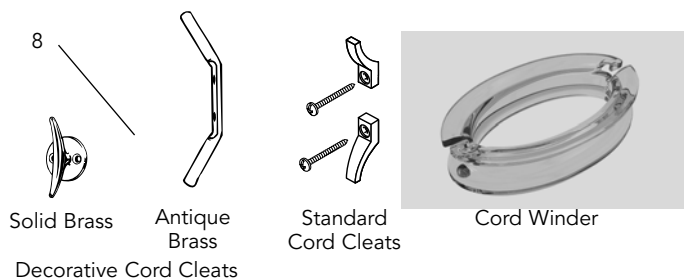

VIEW FROM BACK OF
PLEATED SHADE

1. **Aluminum Headrail, Intermediate Rail and Bottomrail**
  - Headrail and Intermediate Rail coordinate with pleated fabric
  - Bottomrail coordinates with cellular fabric
  - Extremely durable
2. **Flush-Mount End Caps**
  - Color coordinated to rails
  - Sleeker look and tighter fit
3. **Cord Locks**
  - Sleek, streamlined design
  - Color coordinated to headrail
  - Free-floating serrated cord locking roller for dependable operation
  - Standard control is right control – operates bottomrail, while left control operates intermediate rail
4. **Hidden Snap-In Brackets**
  - Zinc-plated spring steel for easy installation
  - Projection brackets also available
5. **Fabric Styles**
  - Soft to the touch
  - All cellular fabrics provide superior energy efficiency and light control, especially with our unique double cell design
  - Pleated fabric offers the ultimate in style, privacy and light control options
6. **Joiner Ball and End Ball**
  - Color coordinated to cord, cords coordinate with pleated fabric
7. **Hold-Down Brackets (optional)**
  - Secures shade to doors, walls and window sills
8. **Cord Management Options (not shown)**
  - Clear cord cleat
  - Cord winder
  - Decorative cord cleat (solid brass or antique brass)
9. **EvenPleat® (optional)**
  - Unique ladder system guarantees pleats will not flatten

NOTE: See page 29 for Projection and Side Mount Brackets.