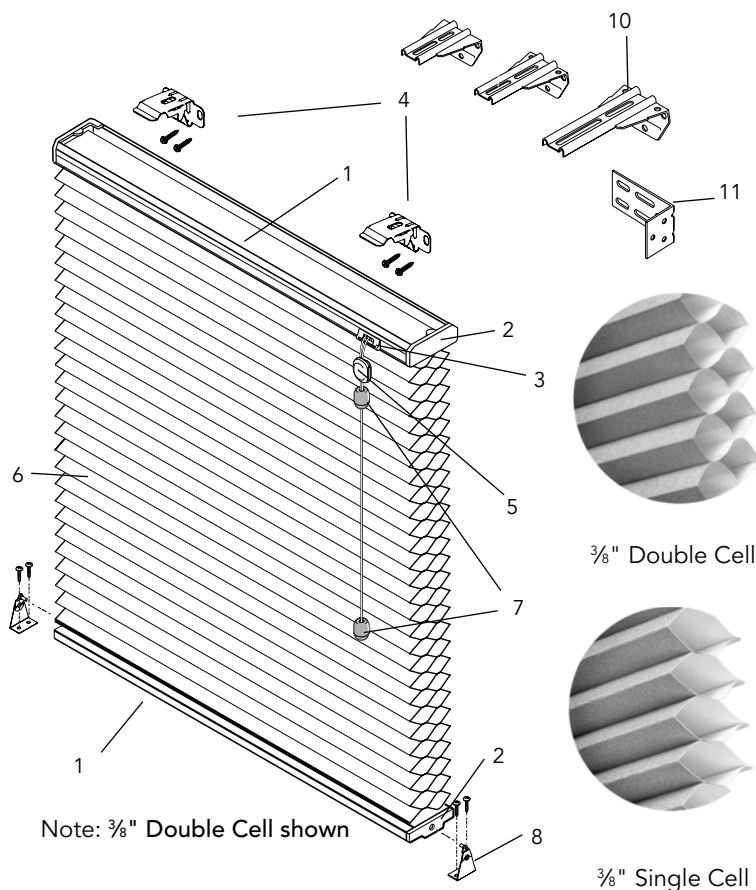

General Information

STANDARD CORDED SHADE PRODUCT DETAIL

1. Aluminum Headrail & Bottomrail
  - Color coordinated to fabric
  - Extremely durable
2. Flush-Mount End Caps
  - Color coordinated to fabric
  - Sleek look and tighter fit
3. Cord Lock
  - Sleek, streamlined design
  - Color coordinated to fabric
  - Free-floating serrated cord locking roller for dependable operation
4. Hidden Snap-In Brackets
  - Zinc-plated spring steel for easy installation
  - Projection brackets also available
5. Stop Tassel
  - Offers flexibility for minor length adjustment
  - Color-coordinated to fabric
6. Fabric Styles
  - All provide superior energy efficiency and light control with our unique double cell design
7. Joiner Ball and End Ball
  - Color coordinated to fabric
8. Hold-Down Brackets (optional)
  - Secures shade to doors, walls and window sills
9. Cord Management Options
  - Clear cord cleat
  - Cord winder
  - Decorative cord cleat (solid brass or antique brass)
10. Projection Brackets (optional)
  - 3/8" Single and Double Cell:
    - Long (adds up to 2 1/2" extension from wall)
    - Medium (adds up to 1 3/8" extension from wall)
    - Short (adds up to 1" extension from wall)
  - 3/4" Single Cell:
    - Long (adds up to 1 3/4" extension from wall)
    - Medium (adds up to 7/8" extension from wall)
    - Short (adds up to 1/4" extension from wall)
11. Side Mount Brackets (optional)