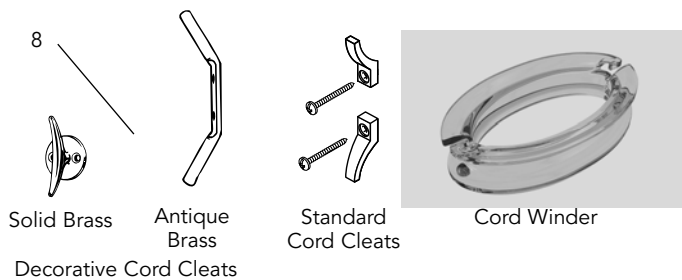

General Information

BOTTOM UP/TOP DOWN CORDED SHADE PRODUCT DETAIL

Note: 3/8" Double Cell shown

1. Aluminum Intermediate Rail and Bottomrail
  - Color-coordinated to fabric
  - Extremely durable
2. Aluminum Headrail with Extension Lip
  - Color-coordinated to fabric
  - Eliminates any light gap where center rail and headrail meet
3. Hidden Snap-In Brackets
  - Zinc-plated spring steel for easy installation
4. Pull Cord
  - Allows for conventional shade operation
5. Joiner Ball and End Ball
  - Color-coordinated to fabric
6. Hold-Down Brackets (optional)
  - Secures shade to doors, walls and window sills
7. Cord Locks
  - Sleek, streamlined design
  - Color coordinated to fabric
  - Free-floating serrated cord locking roller for dependable operation
8. Cord Management Options
  - Clear cord cleat
  - Cord winder
  - Decorative cord cleat (solid brass or antique brass)

NOTE: See page 29 for Projection and Side Mount Brackets.