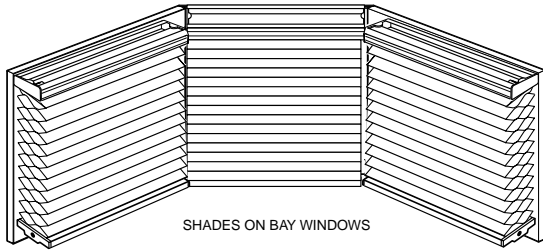

Options

BAY WINDOWS

- **No charge**
- Made as individual shades.
- Each section will have its own control
- Manufacturer will take appropriate deductions for proper fit. **DO NOT** order as a bay window shade if you do not want manufacturer to take deductions.
- **Cornices or Decorative Wood Valances are not available on bay windows**
- For Bottom Up/Top Down and Sun Up/Sun Down corded shades, depending on the angle, controls may be hard to reach.
- For Slide-View™ Cellular shades there is a light gap between adjacent side rails.