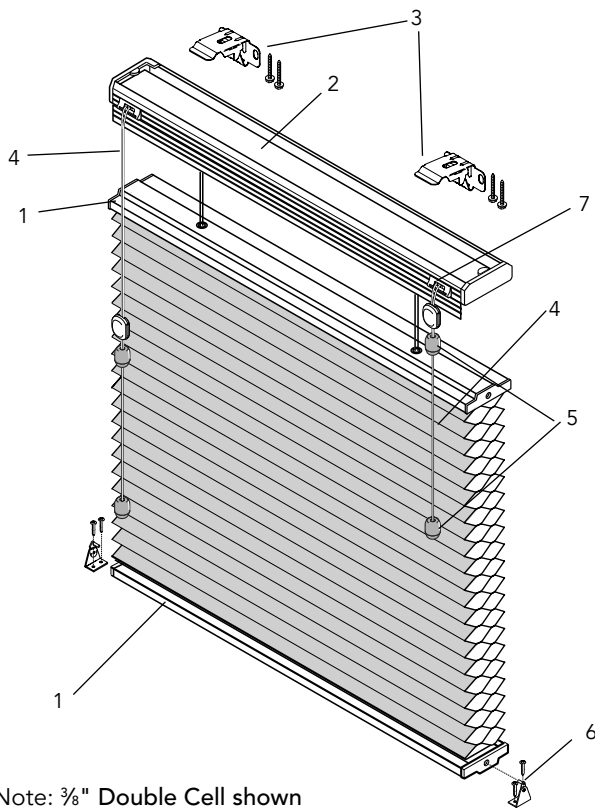

General Information

BOTTOM UP/TOP DOWN CORDED SHADE PRODUCT DETAIL

Note: 3/8" Double Cell shown

1. Aluminum Intermediate Rail and Bottomrail
 - Color-coordinated to fabric
 - Extremely durable
2. Aluminum Headrail with Extension Lip
 - Color-coordinated to fabric
 - Eliminates any light gap where center rail and headrail meet
3. Hidden Snap-In Brackets
 - Zinc-plated spring steel for easy installation
4. Pull Cord
 - Allows for conventional shade operation
5. Joiner Ball and End Ball
 - Color-coordinated to fabric
6. Hold-Down Brackets (optional)
 - Secures shade to doors, walls and window sills
7. Cord Locks
 - Sleek, streamlined design
 - Color coordinated to fabric
 - Free-floating serrated cord locking roller for dependable operation
8. Cord Management Options
 - Clear cord cleat
 - Cord winder
 - Decorative cord cleat (solid brass or antique brass)