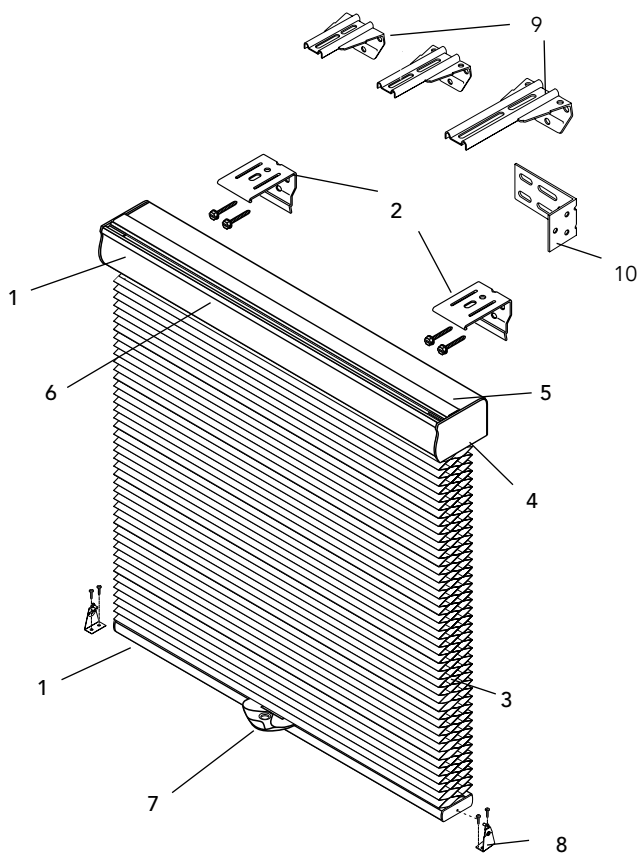

General Information

CORDLESS PRODUCT DETAIL

Note: $\frac{3}{8}$ " Double Cell shown

1. **Aluminum Headrail and Bottomrail**
  - Color coordinated to fabric
  - Extremely durable
2. **Hidden Snap-In Brackets**
  - Brass-plated spring steel for easy installation
  - Optional projection or side mount brackets available
3. **Cellular Fabric**
  - Variety of cell sizes
  - Soft to the touch
  - Cell construction provides superior energy efficiency and light control
4. **End Caps**
  - Flush mount for a trim, smooth fit
  - Color coordinated to fabric
5. **Dust Cover**
  - Reduces build-up of dust and debris
6. **Internal Cord Lift System**
  - Prevents cords from tangling or twisting
  - Gear drive for a smooth operation and long lasting life
7. **Handle(s)**
  - Keeps the shade clean; a simple push or pull raises or lowers the shade evenly
8. **Hold-Down Brackets (optional)**
  - Secures shade to door, wall or window sills
9. **Projection Brackets (optional)**
  - Long (adds up to 2½" extension from wall)
  - Medium (adds up to 1½" extension from wall)
  - Short (adds up to 1" extension from wall)
10. **Side Mount Brackets (optional)**

NOTE: All cordless shades need to be used on windows where consumers can comfortably raise and lower the shade with their hands and have easy access. Suggest adding a sky pole for hard-to-reach applications, up to 48" wide.