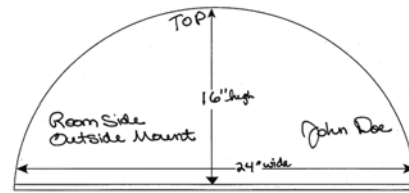

Options

MAKING A TEMPLATE FOR SPECIALTY WINDOWS

1. Tape butcher paper or heavy brown wrapping paper over the window opening allowing plenty of overlap.
2. Being careful not to press against the template paper while tracing, draw an exact outline of the window opening. Pressing on the template paper may distort the paper and cause the wrong size to be made.
3. Remove the paper from the window opening. If the shade is an outside mount, add the desired amount of overlap to the window outline. Draw a second outline around it to match the shape of the finished shade. **Be sure to erase the inside line.**
4. Mark the dimensions on the template. Check that the template dimensions match your measurements of the actual window opening.

NOTE: Make sure the template is of the window opening, not the measurement of the glass only.

5. Cut the shape from the paper.
6. **PLACE THE TEMPLATE BACK INTO THE WINDOW OPENING TO CHECK FOR PROPER FIT.**
7. **Indicate on the template:**
  - ☐ "Room side" and "top"
  - ☐ Purchase order number
  - ☐ Customer's name
  - ☐ Your store name and account number
8. Attach a copy of your purchase order to the template.
9. Roll up template and place in a mailing tube.
  DO NOT FOLD TEMPLATE.

NOTE: This is just a sample for illustration purposes only—other information may be needed for your order.

Mail to: SPRINGS WINDOW FASHIONS LLC
8467 ROUTE 405 HIGHWAY, SOUTH
P.O. BOX 500
MONTGOMERY PA 17752-0500
ATTN: SPECIALTY DEPT

NOTE: When mailing, make sure to get a tracking number and note your return address on the mailing tube.

ACCEPTABLE MATERIALS FOR MAKING TEMPLATES:

Kraft Paper
Butcher Paper
Construction Paper

WE WILL NOT ACCEPT TEMPLATES MADE FROM THE FOLLOWING MATERIALS:

Newspaper	Plastic
Wax Paper	Fabric
Tissue Paper	Roofing Paper
Existing Arch Shades	Wrapping Paper
Poster Board	Cardboard

NOTE: If the material used to make a template stretches, tears easily, will not lay flat, or will mark the fabric, IT WILL NOT BE USED.

USING A TEMPLATE SERVICE

For surcharge, see Options Pricing

To use the template service, simply:

1. Select Template Service when entering your order online.
2. Use the template worksheet to determine what measurements you need to supply for each shape.
3. Enter the lettered measurements using line item comments. The comments have been pre-programmed to all of the measurements you need to enter for your special shape.

For additional information contact Customer Service.