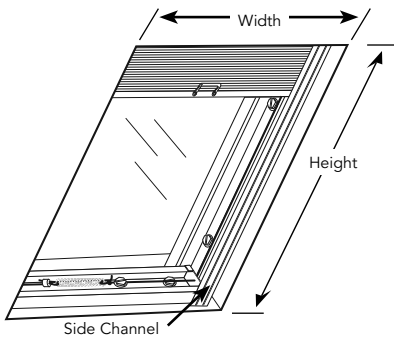

Size Considerations

	Minimum Cut-out	Minimum Width*	Maximum Width†	Maximum Height
All Fabric Styles	1/16"	18"	144"	96"

† Based on fabric width.

* For all inside mount applications, 3/8" deduction is taken on overall width.

SPECIALTY SHADES: SKYLIGHTS

Side Channel

Side Channel

Sky Pole

Sizes available: 3-6½ feet and 5-9½ feet

- For surcharge, see **Options Pricing**
- Widths over 30¾" will have a center cord visible when the shade is open
- Includes white aluminum side channels
- Operates with handle on center rail
- Brackets will be visible on an outside mount
- Skylight poles are telescoping and available upon request
- Side mounts not available
- Window top and bottom corners must be 90°
- Not available with Continuous-loop Lift System, Cordless Lift System, Motorization or ¾" Single Cell fabrics

Size Considerations

	Minimum Width	Maximum Width*	Minimum Height	Maximum Height*
All Fabric Styles	12¾"	61"	12"	61"

*For a width of 30¾" or less, maximum shade height is 96".

Options

CORNER WINDOWS

- **No charge**
- Made as individual shades
- Each shade will have its own control, we recommend opposite corners
- Indicate for each shade whether left or right and butt or bypass
- Bypass shade is mounted into the corner; butt shade is abutted to the other shade
- Manufacturer will take appropriate deductions for proper fit. **DO NOT** order as a Corner shade if you do not want manufacturer to take deductions.
- **Cornices or Decorative Wood Valances are not available on corner windows**
- For Bottom Up/Top Down and Sun Up/Sun Down corded shades the corner controls will be hard to reach
- For Slide-View™ Cellular shades, the handles between the Bypass and Butt shades will be offset 3¾" from each other for ease of operation