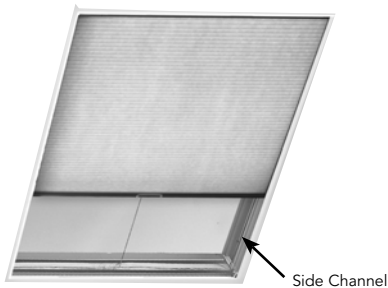

Options

CUT-OUT SHADES

Without Intermediate Rail

With Intermediate Rail

- For surcharge, see **Options Pricing**
- Only available with a standard corded shade
- If cut-out width exceeds 1" or cut-out height exceeds 6", there will be an intermediate bottomrail with a separate control to operate the bottom panel
- Maximum width cut-out for shades less than or equal to 48" is 25% of the shade width; maximum cut-out for shades over 48" is 12"
- When ordering cut-out on each side of shade, both cut-outs must be same width and height
- Available as bottom corner cut-out only
- Cut-outs are measured from the bottom up
- Side mounts available up to 60" wide exact

SPECIALTY SHADES: SKYLIGHTS

Side Channel

Side Channel

Sky Pole

Sizes available: 3-6½ feet and 5-9½ feet

- For surcharge, see **Options Pricing**
- Widths over 30¾" will have a center cord visible when the shade is open
- Includes white aluminum side channels
- Operates with handle on center rail
- Brackets will be visible on an outside mount
- Skylight poles are telescoping and available upon request
- Side mounts not available
- Window top and bottom corners must be 90°
- Not available with Continuous-loop Lift System, Cordless Lift System, Motorization or ¾" Single Cell fabrics