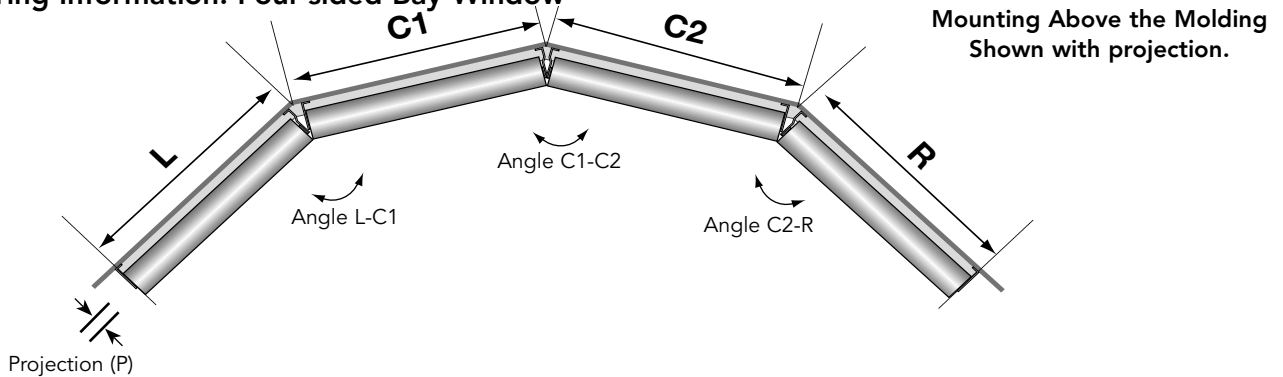

Measuring Information: Four-sided Bay Window

1. **L and R:** Width of each side window from the corners on the mounting surface to the point you would like to cover.
2. **C1, C2:** Width of each center window on the mounting surface from corner to corner.

1. **Angle L-C1:** Angle between the (L) and (C1) windows.
2. **Angle C1-C2:** Angle between the (C1) and (C2) windows.
3. **Angle C2-R:** Angle between the (C1) and (C2) windows.

Projection: If needed: The depth of the trim or molding the shade will be mounted above.

Note: The Projection (P) distance is needed to correctly calculate deductions for installations where the shades will use shims or projection brackets to clear trim or molding. All projection distances must match for correct deductions to be calculated.

For additional windows on bays with up to five sides continue with number progression for center shade sizes (C1, C2, C3, ...) and angles (Angle C1-C2, Angle C2-C3, ...) as needed.

Measure each bay angles using a protractor or angle finder or use two business cards in each bay corner as illustrated above and fax to customer service.

The Angle to use between adjacent center bay windows along a straight section of wall is 180 degrees.