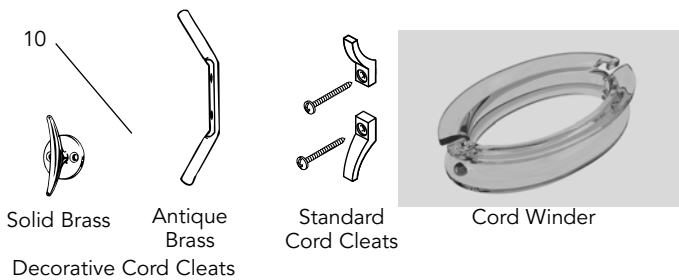

NOTE: See page 29 for Projection and Side Mount Brackets.

General Information

ARCH OVER STANDARD SHADE PRODUCT DETAIL

Note: $\frac{3}{8}$ " Double Cell shown.

1. **Aluminum Headrail**
 - Color coordinated to fabric
 - Accommodates both standard and arch shades
 - Extremely durable
- 2a. **Hidden Snap-In Brackets**
 - Zinc-plated spring steel
- 2b. **Side-mount Bracket**
 - Steel side-mount bracket (only available to 60")
3. **Fabric Styles**
 - Available for a multitude of decorating options
4. **Flush-Mount End Caps**
 - Color-coordinated to both headrail and bottomrail for clean appearance
5. **Arch Center**
 - Eliminates any light gap
6. **Aluminum Bottomrail**
 - Color coordinated to fabric
 - Extremely durable
7. **Stop Tassel**
 - Offers flexibility for minor length adjustment
 - Color coordinated to fabric
8. **Joiner Ball and End Ball**
 - Color coordinated to fabric
9. **Cord Lock**
 - Sleek, streamlined design
 - Color coordinated to fabric
 - Free-floating serrated cord locking roller for dependable operation
10. **Cord Management Options**
 - Clear cord cleat
 - Cord winder
 - Decorative cord cleat (solid brass or antique brass)