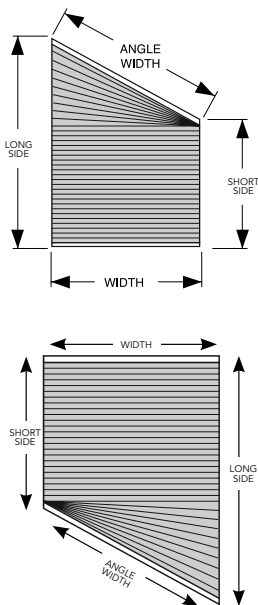

SPECIALTY SHAPES: ANGLE TOP/ANGLE BOTTOM