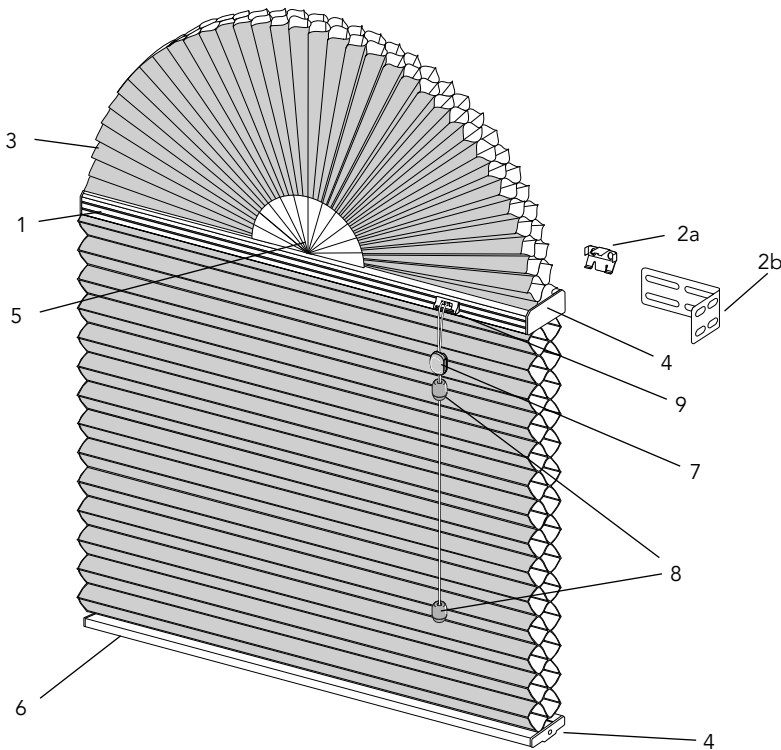

General Information

ARCH OVER STANDARD SHADE PRODUCT DETAIL

Note: $\frac{3}{8}$ " Double Cell shown.

1. **Aluminum Headrail**
  - Color coordinated to fabric
  - Accommodates both standard and arch shades
  - Extremely durable
2. 2a. **Hidden Snap-In Brackets**
   - Zinc-plated spring steel
3. 2b. **Side-mount Bracket**
   - Steel side-mount bracket (only available to 60")
3. **Fabric Styles**
  - Available for a multitude of decorating options
4. **Flush-Mount End Caps**
  - Color-coordinated to both headrail and bottomrail for clean appearance
5. **Arch Center**
  - Eliminates any light gap
6. **Aluminum Bottomrail**
  - Color coordinated to fabric
  - Extremely durable
7. **Stop Tassel**
  - Offers flexibility for minor length adjustment
  - Color coordinated to fabric
8. **Joiner Ball and End Ball**
  - Color coordinated to fabric
9. **Cord Lock**
  - Sleek, streamlined design
  - Color coordinated to fabric
  - Free-floating serrated cord locking roller for dependable operation
10. **Cord Management Options**
  - Clear cord cleat
  - Cord winder
  - Decorative cord cleat (solid brass or antique brass)