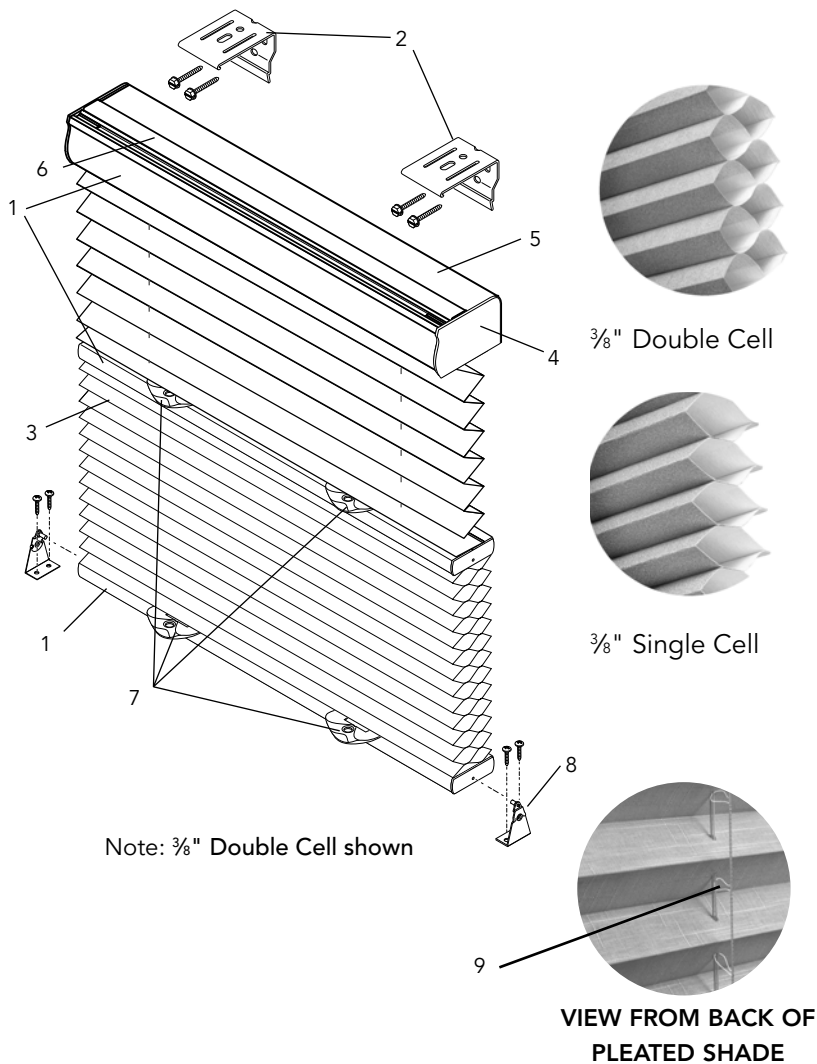

General Information

PERFECT-VUE™ SHADE CORDLESS PRODUCT DETAIL

NOTE: All cordless shades need to be used on windows where consumers can comfortably raise and lower the shade with their hands and have easy access.

1. **Aluminum Headrail, Intermediate Rail and Bottomrail**
  - Headrail and Intermediate Rail coordinate with pleated fabric
  - Bottomrail coordinates with cellular fabric
  - Extremely durable
2. **Hidden Snap-In Brackets**
  - Brass-plated spring steel for easy installation
  - Optional projection or side mount brackets available
3. **Fabric Styles**
  - Soft to the touch
  - All cellular fabrics provide superior energy efficiency and light control, especially with our unique double cell design
  - Pleated fabric offers the ultimate in style, privacy and light control options
4. **End Caps**
  - Flush mount for a trim, smooth fit
  - Color coordinated to rails
5. **Dust Cover**
  - Reduces build-up of dust and debris
6. **Internal Cord Lift System**
  - Prevents cords from tangling or twisting
  - Gear drive for a smooth operation and long lasting life
  - Cords coordinate to pleated fabric
7. **Handles**
  - Keeps the shade clean; a simple push or pull raises or lowers the shade evenly
8. **Hold-Down Brackets (optional)**
  - Secures shade to door, wall or window sills
9. **EvenPleat® (optional)**
  - Unique ladder system guarantees pleats will not flatten

NOTE: See page 29 for Projection and Side Mount Brackets.